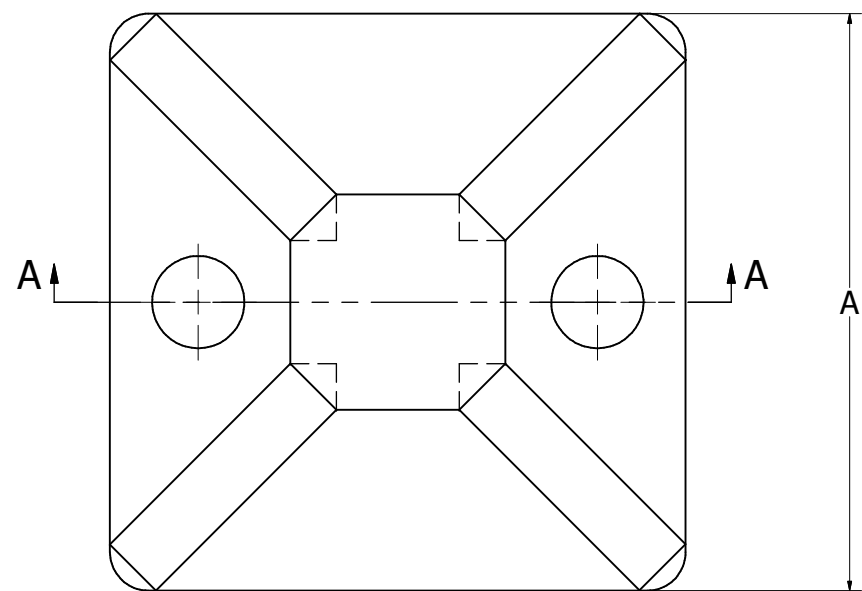

CATALOG NUMBER	TYPE	SIZE	DIMENSION A	DIMENSION B	DIMENSION C	MOUNTING METHOD	FEATURE	PACKAGE QUANTITY	COLOR
CTB150AA4C	CABLE TIE BASE	1.50 [38]	1.50 [38]	1.50 [38]	.25 [6]	ACRYLIC ADHESIVE	4 WAY	100	NATURAL
CTB150AA4C0	CABLE TIE BASE	1.50 [38]	1.50 [38]	1.50 [38]	.25 [6]	ACRYLIC ADHESIVE	4 WAY	100	UV BLACK
CTB150RA4C	CABLE TIE BASE	1.50 [38]	1.50 [38]	1.50 [38]	.25 [6]	RUBBER ADHESIVE	4 WAY	100	NATURAL
CTB150RA4C0	CABLE TIE BASE	1.50 [38]	1.50 [38]	1.50 [38]	.25 [6]	RUBBER ADHESIVE	4 WAY	100	UV BLACK
CTB150S4C	CABLE TIE BASE	1.50 [38]	1.50 [38]	1.50 [38]	.25 [6]	#8 SCREW MOUNTED	4 WAY	100	NATURAL
CTB150S4C0	CABLE TIE BASE	1.50 [38]	1.50 [38]	1.50 [38]	.25 [4]	#8 SCREW MOUNTED	4 WAY	100	UV BLACK

SECTION: A-A

NOTES:

1. DIMENSIONS IN BRACKETS [] ARE IN MILLIMETERS ROUNDED OFF TO THE NEAREST MILLIMETER, UNLESS OTHERWISE SPECIFIED AND ARE FOR REFERENCE ONLY.

MOUNTING BASES			
ITEM NO: N/A			
CAT. NO: SEE TABLE			
DRAWN BY:	6/26/2012		
CHECKER:	8/23/2012		
DSN APRVL:	8/23/2012		
MFG APRVL:			
QA APRVL:	8/24/2012		
MKT APRVL:	8/22/2012		
PROD FAM:	--	DRAWING NO	REV
PROJECT #:	--	50004707	A
DOCUMENT TYPE:	SALES	SIZE	
REL LEVEL:	Released	D	