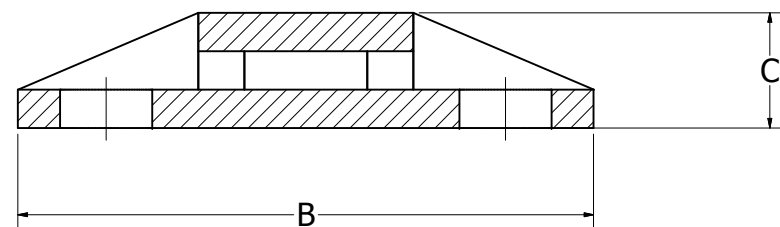

CATALOG NUMBER	TYPE	SIZE	DIMENSION A	DIMENSION B	DIMENSION C	MOUNTING METHOD	FEATURE	PACKAGE QUANTITY	COLOR
CTB150AA4C	CABLE TIE BASE	1.50 [38]	1.50 [38]	1.50 [38]	.25 [6]	ACRYLIC ADHESIVE	4 WAY	100	NATURAL
CTB150AA4C0	CABLE TIE BASE	1.50 [38]	1.50 [38]	1.50 [38]	.25 [6]	ACRYLIC ADHESIVE	4 WAY	100	UV BLACK
CTB150RA4C	CABLE TIE BASE	1.50 [38]	1.50 [38]	1.50 [38]	.25 [6]	RUBBER ADHESIVE	4 WAY	100	NATURAL
CTB150RA4C0	CABLE TIE BASE	1.50 [38]	1.50 [38]	1.50 [38]	.25 [6]	RUBBER ADHESIVE	4 WAY	100	UV BLACK
CTB150S4C	CABLE TIE BASE	1.50 [38]	1.50 [38]	1.50 [38]	.25 [6]	#8 SCREW MOUNTED	4 WAY	100	NATURAL
CTB150S4C0	CABLE TIE BASE	1.50 [38]	1.50 [38]	1.50 [38]	.25 [4]	#8 SCREW MOUNTED	4 WAY	100	UV BLACK

SECTION: A-A

NOTES:

1. DIMENSIONS IN BRACKETS [] ARE IN MILLIMETERS ROUNDED OFF TO THE NEAREST MILLIMETER, UNLESS OTHERWISE SPECIFIED AND ARE FOR REFERENCE ONLY.

MOUNTING BASES			
ITEM NO: N/A			
CAT. NO: SEE TABLE			
DRAWN BY:	6/26/2012		
CHECKER:	8/23/2012		
DSN APRVL:	8/23/2012		
MFG APRVL:			
QA APRVL:	8/24/2012		
MKT APRVL:	8/22/2012		
PROD FAM:	--	DRAWING NO	REV
PROJECT #:	--	50004707	A
DOCUMENT TYPE:	SALES	SIZE	
REL LEVEL:	Released	D	